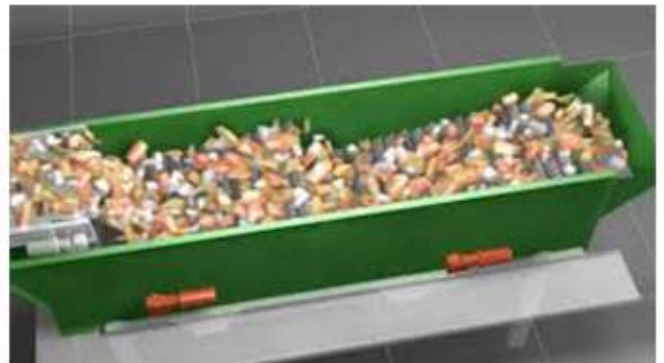

DUROMECH ROLL SCREEN

BENEFITS OF DUROMECH ROLL SCREEN

TASK OF THE SCREEN:

The mechanical separation of waste materials by screening is becoming increasingly important for both the environment & the economy. This process involves the RECYCLING of different types of materials and the recovery of the associated valuable commodities, minimizing landfill costs, all with very low energy consumption and lifetime costs. Conventional vibrating screens, trommel screens and star screens have severe limitations with screening materials that clog, wrap and blind the screen. The ECO-STAR Dynamic Disc Screen was developed to screen the most difficult materials and address these common operating problems.

THE DUROMECH ROLL SCREEN SOLUTION:

The innovative design of the ECO-STAR Dynamic Disc Screen centers on the patented anti-clogging system, developed for urban and industrial waste through years of experience and testing. The solution involves the isolation of the machine shafts from the material flow in coordination with the liberation of the material through the faceted disk shape. The HARDOX disks and robust construction of the machine provide superior wear characteristics and reliability.

ADVANTAGES DUROMECH ROLL SCREEN

- **PATENTED ANTI-CLOGGING and ANTI-WRAPPING SYSTEM**
- **High Capacity, Small Footprint**
- **Extreme Efficiency**
- **Flexibility for different material streams**
- **Low profile**
- **Low Operation Costs**
- **Low Wear Costs**
- **Low Horsepower**
- **Robust Construction**

Duromech proves to be the best solution for screening:

- Auto Shredder Residue «
- Metals «
- Incinerator Ash «
- Municipal Solid Waste «
- Refuse derived fuel «
- Compost «
- C&D «
- Plastic & P.E.T. Bottles «
- Soil Reclamation «
- Landfill Reclamation «
- Waste Wood «
- Biomass «
- Organic Waste «
- Tires «
- Hazardous Waste «